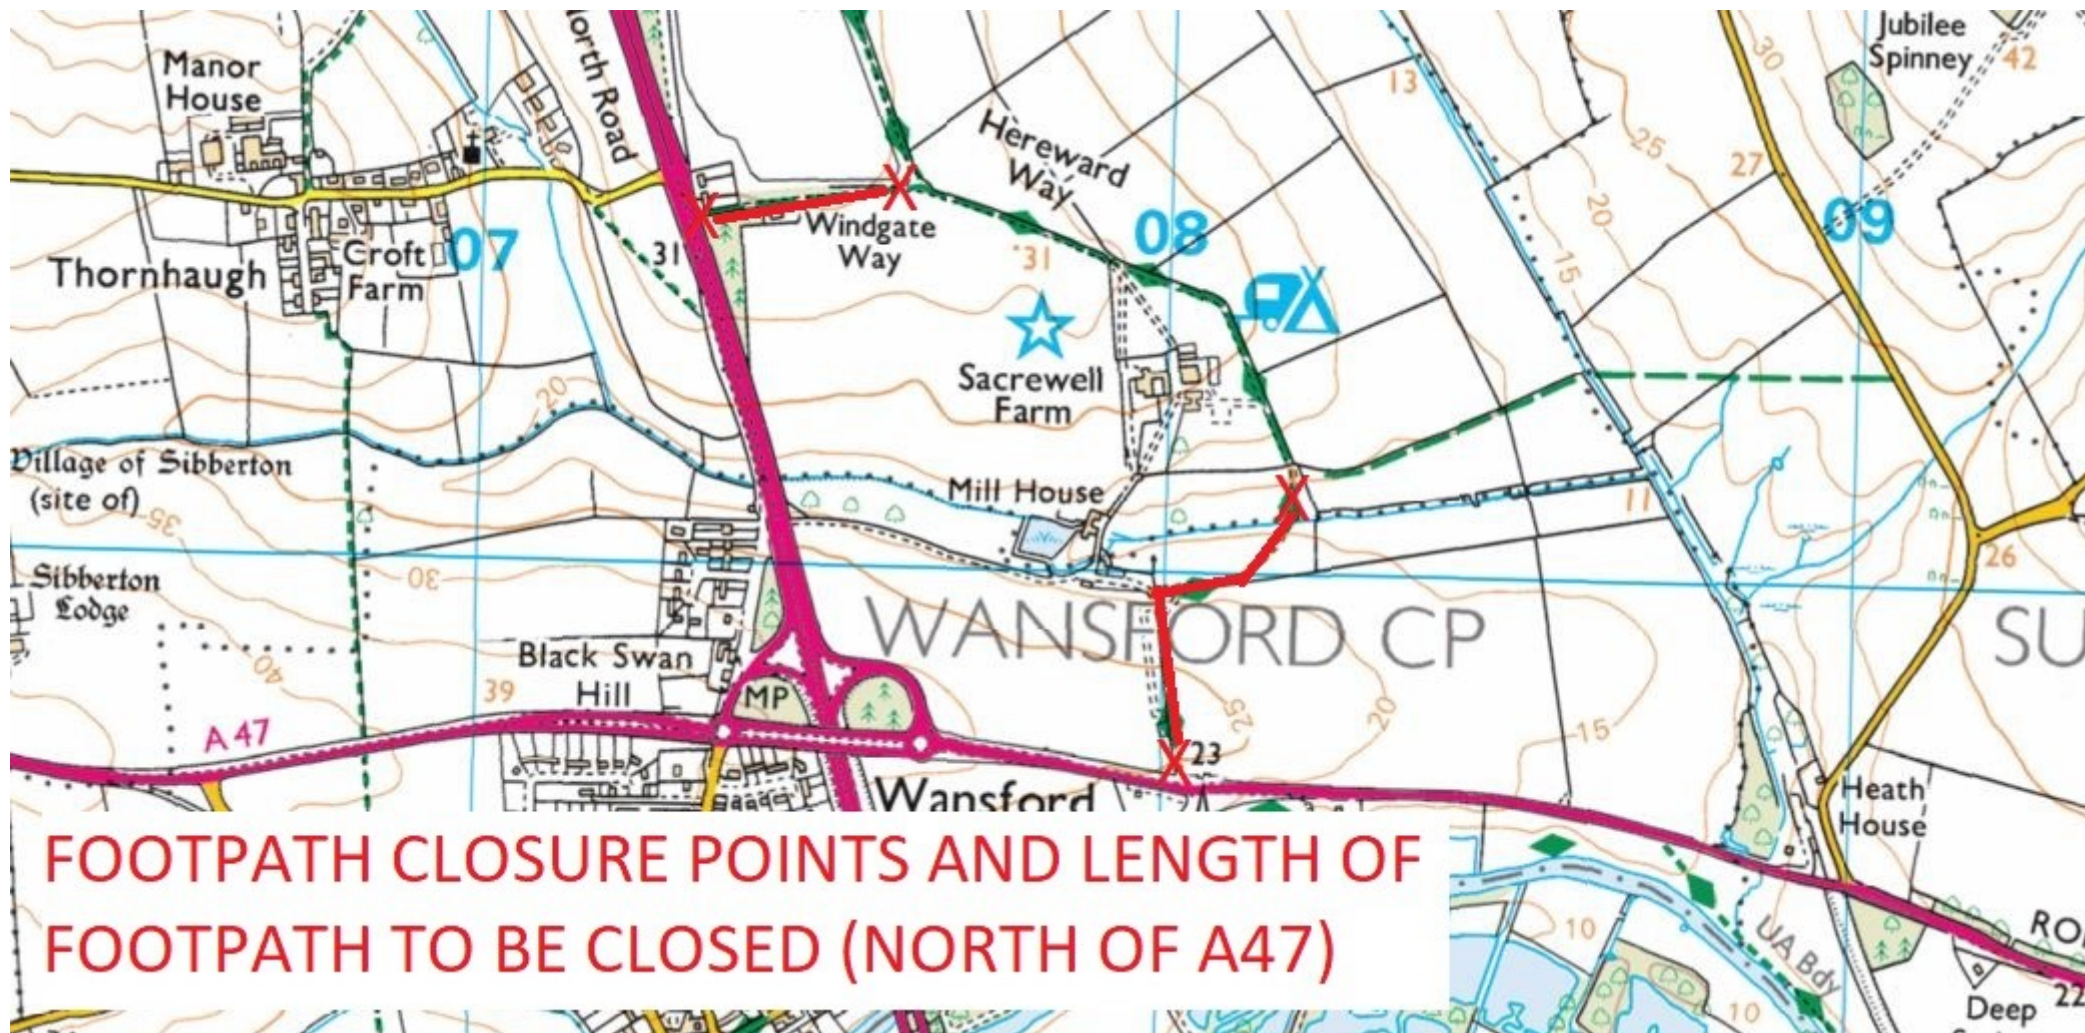

A1 Southbound
Kettering Road Exit Slip
Road to A47 Entry Slip Road

A1 Southbound
Kettering Road Exit Slip Road to Old
Great North Road Exit Slip Road

A47 Westbound
Wansford West Roundabouts to
Wansford East Roundabout
A1 Northbound Entry Slip from A47
A1 Southbound Exit Slip to A47

A47 Eastbound
Wansford East Roundabout to Wansford
West Roundabouts
A1 Northbound Exit Slip to A47
A1 Southbound Entry Slip from A47

A47 Eastbound & Westbound Wansford East
Roundabout to Love's Hill Slip Road
Road Closure and Extended Diversion Route
12/07/2023 Rev A

A47 Eastbound & Westbound
Wansford East Roundabout
to Love's Hill Slip Roads

A47 Eastbound & Westbound
Old Leicester Road to
Wansford West Roundabout

Main Road incorporated into the closure to prevent rat running through Upton Village

ROMAN ROAD

Deep Springs

ROMAN CAMP (site of)

Dismtd Rly

The Ditch

Sutton Crossways (Track)

Sutton

Manor Farm