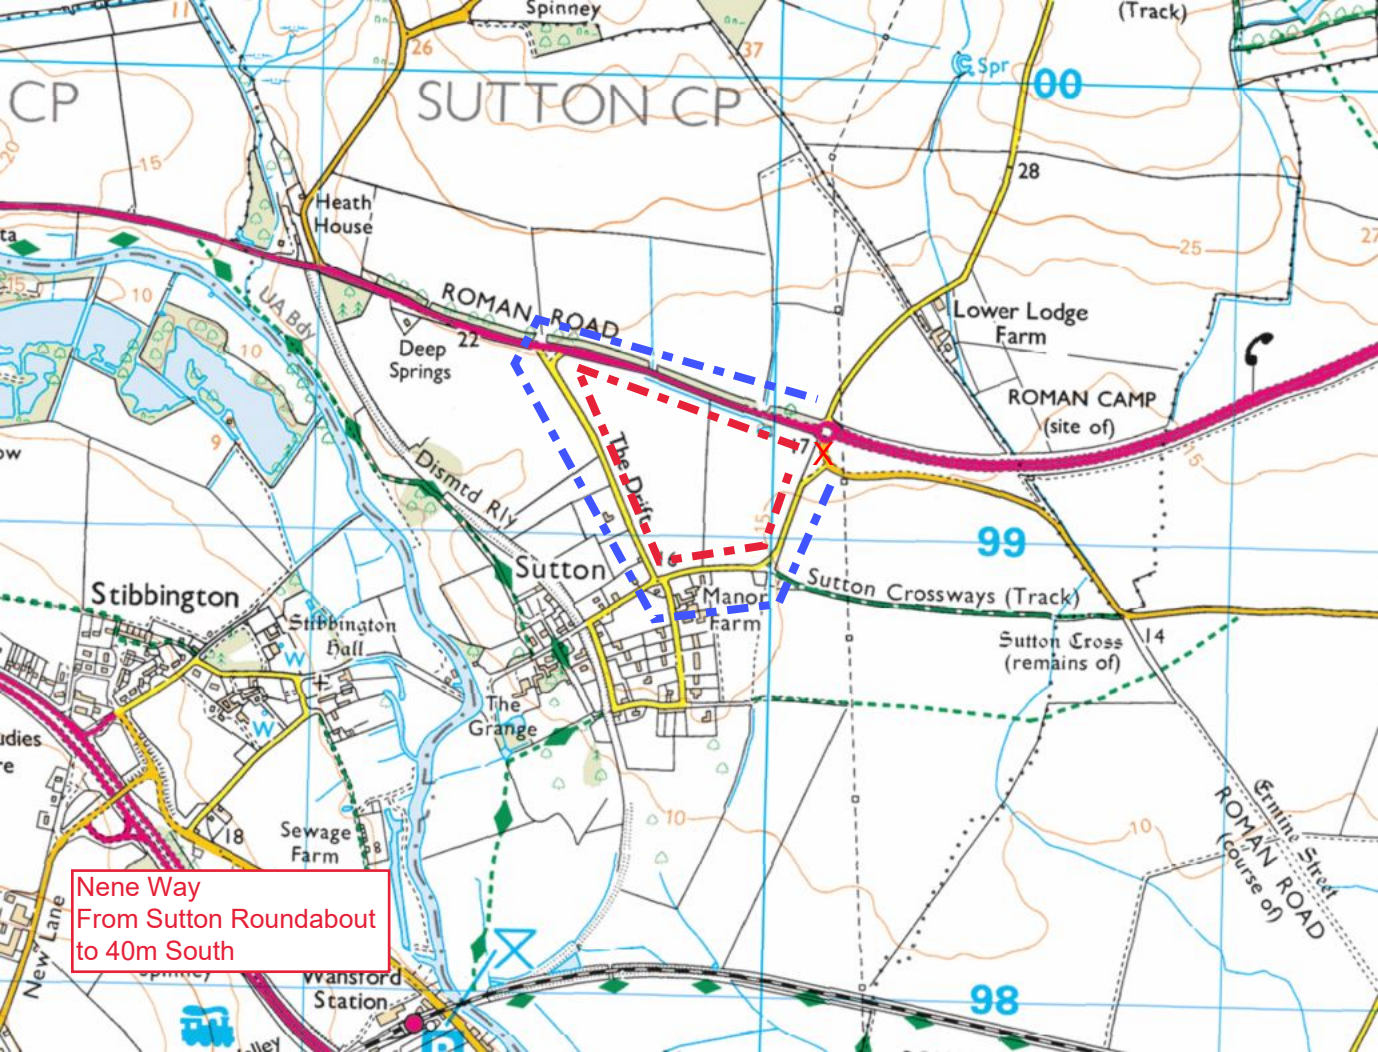

CP

SUTTON CP

(Track)

Heath House

Lower Lodge Farm

ROMAN ROAD

Deep Springs

ROMAN CAMP (site of)

Dismtd Rly

The Ditch

Sutton Crossways (Track)

Sutton

Manor Farm

Stibbington

Stibbington Hall

Sutton Cross (remains of)

The Grange

Sewage Farm

Emfine Street
ROMAN ROAD
(course of)

Nene Way
From Sutton Roundabout
to 40m South

Wansford Station

New Lane

Spr 00

99

98