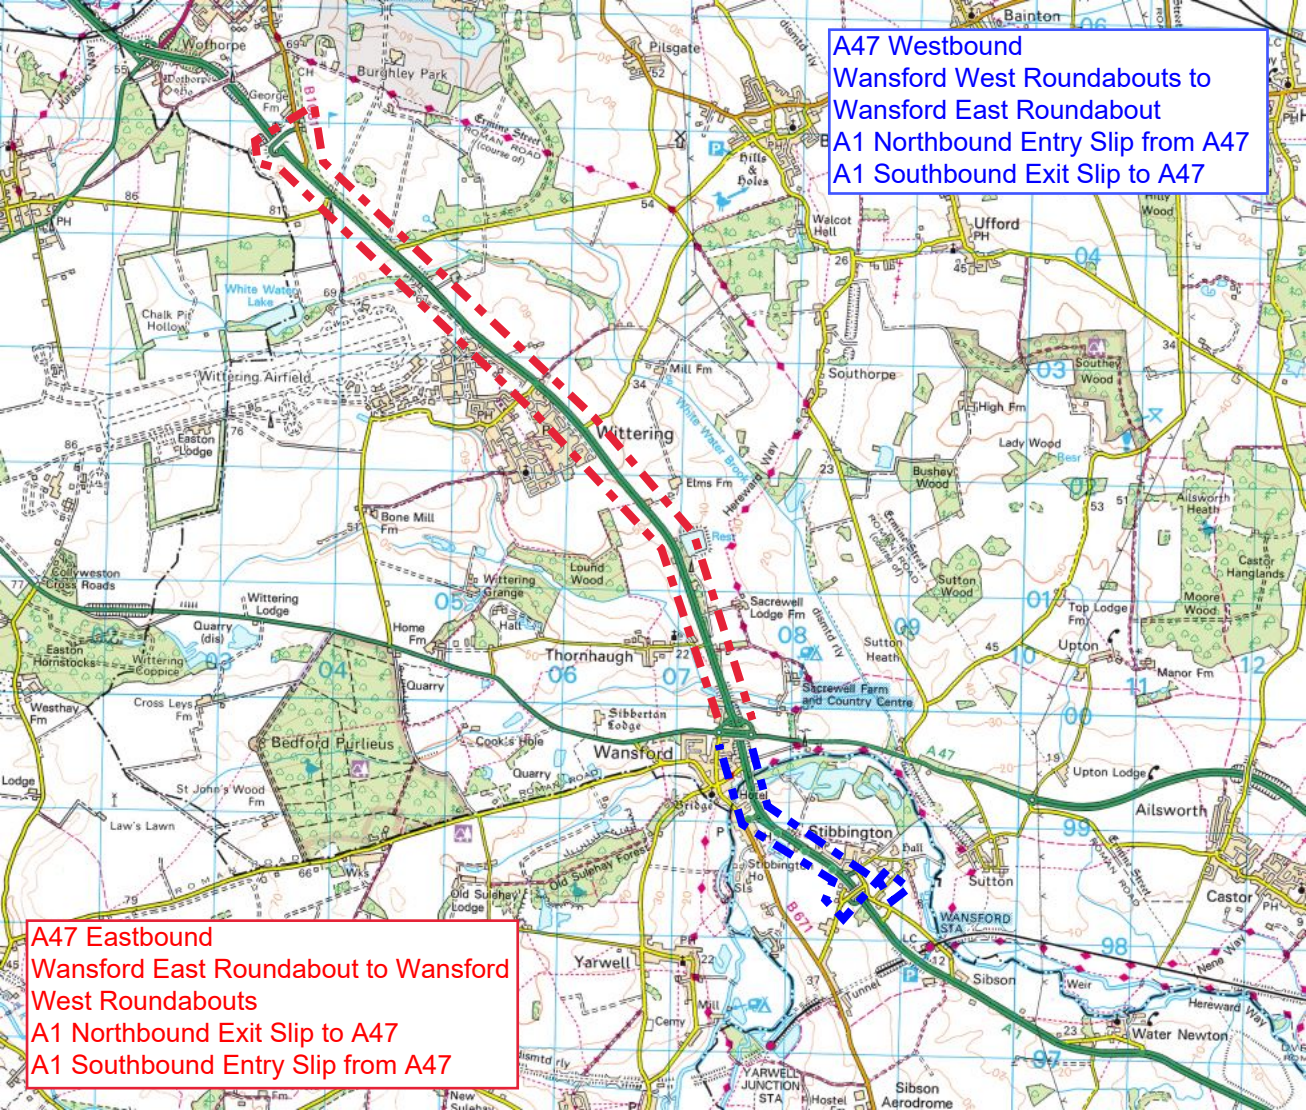

A1 Southbound
Kettering Road Exit Slip
Road to A47 Entry Slip Road

A1 Southbound
Kettering Road Exit Slip Road to Old
Great North Road Exit Slip Road

A47 Westbound
Wansford West Roundabouts to
Wansford East Roundabout
A1 Northbound Entry Slip from A47
A1 Southbound Exit Slip to A47

A47 Eastbound
Wansford East Roundabout to Wansford
West Roundabouts
A1 Northbound Exit Slip to A47
A1 Southbound Entry Slip from A47

A47 Eastbound & Westbound Wansford East
Roundabout to Love's Hill Slip Road
Road Closure and Extended Diversion Route
12/07/2023 Rev A

A47 Eastbound & Westbound
Wansford East Roundabout
to Love's Hill Slip Roads

A47 Eastbound & Westbound
Old Leicester Road to
Wansford West Roundabout

Main Road incorporated into the closure to prevent rat running through Upton Village

ROMAN ROAD

Deep Springs

ROMAN CAMP (site of)

Dismtd Rly

The Ditch

Sutton Crossways (Track)

Sutton

Manor Farm