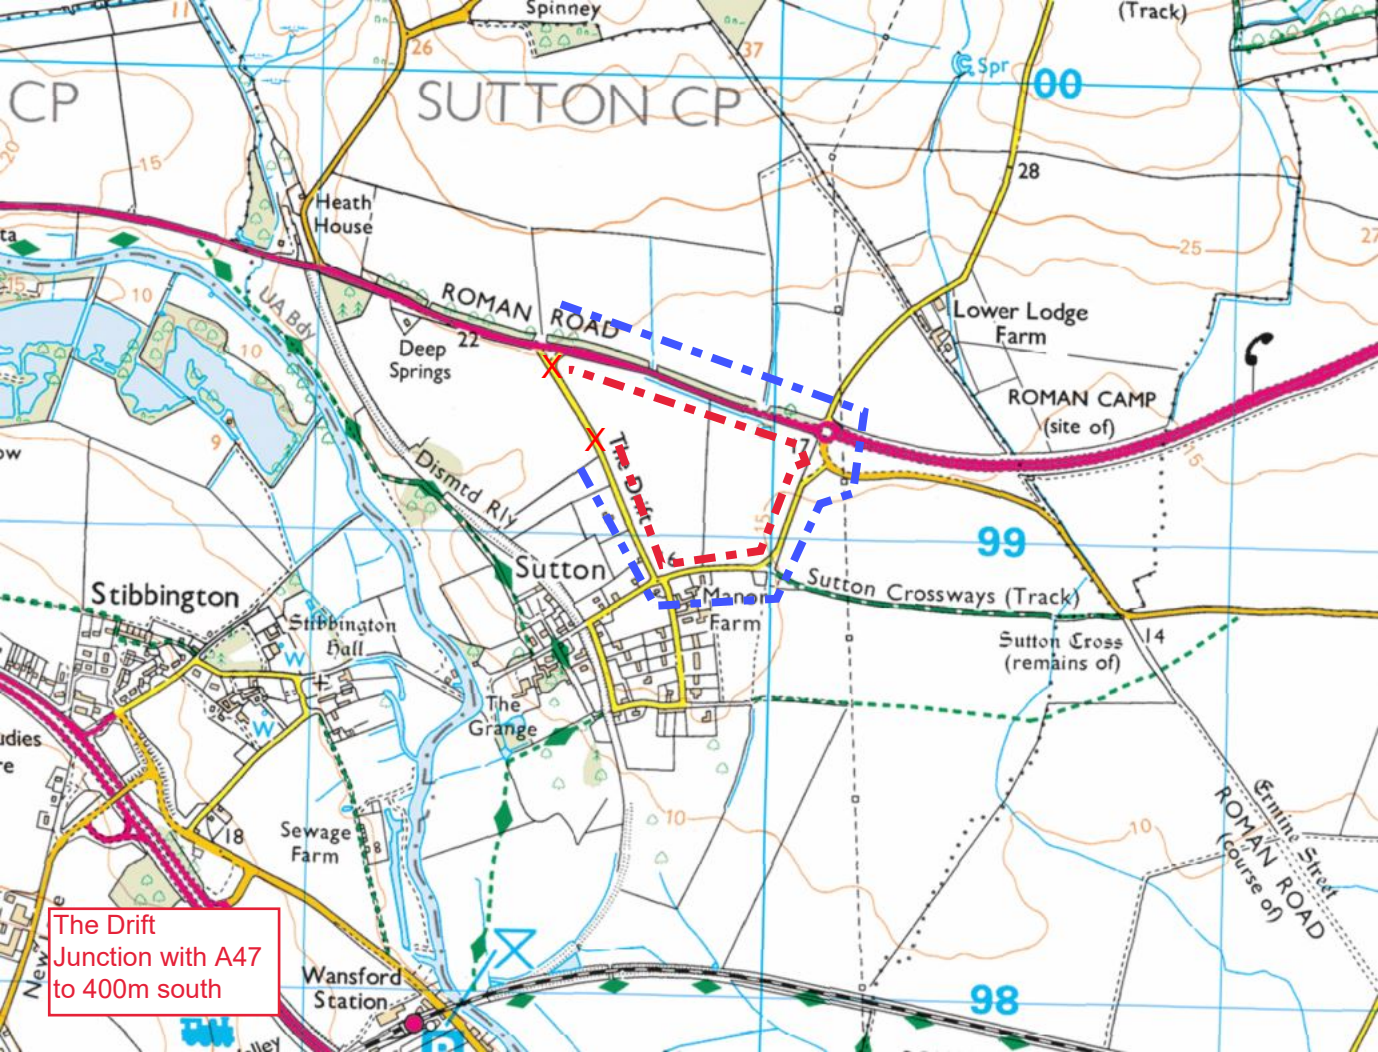

A1 Southbound
Kettering Road Exit Slip
Road to A47 Entry Slip Road

A1 Southbound
Kettering Road Exit Slip Road to Old
Great North Road Exit Slip Road

A47 Westbound
Wansford West Roundabouts to
Wansford East Roundabout
A1 Northbound Entry Slip from A47
A1 Southbound Exit Slip to A47

A47 Eastbound & Westbound
Wansford East Roundabout
to Love's Hill Slip Roads

A47 Eastbound & Westbound
Old Leicester Road to
Wansford West Roundabout

Main Road incorporated into the closure to prevent rat running through Upton Village

New Lane

Spr 00

99

98

udies
re

Nene Way
Sutton Roundabout to
60m South East

**Sutton Heath Road
Road Closure and Diversion Route
12/07/2023 Rev C**

Sutton Heath Road
Road Closure and Diversion Route
12/07/2023 Rev C

Sutton Cross (remains of)

Sewage Farm

Wansford Station

Emine Street
ROMAN ROAD
(course of)

The Drift
Junction with A47
to 400m south

98

Upton Road
Junction with A47 to
Lower Lodge Farm Road