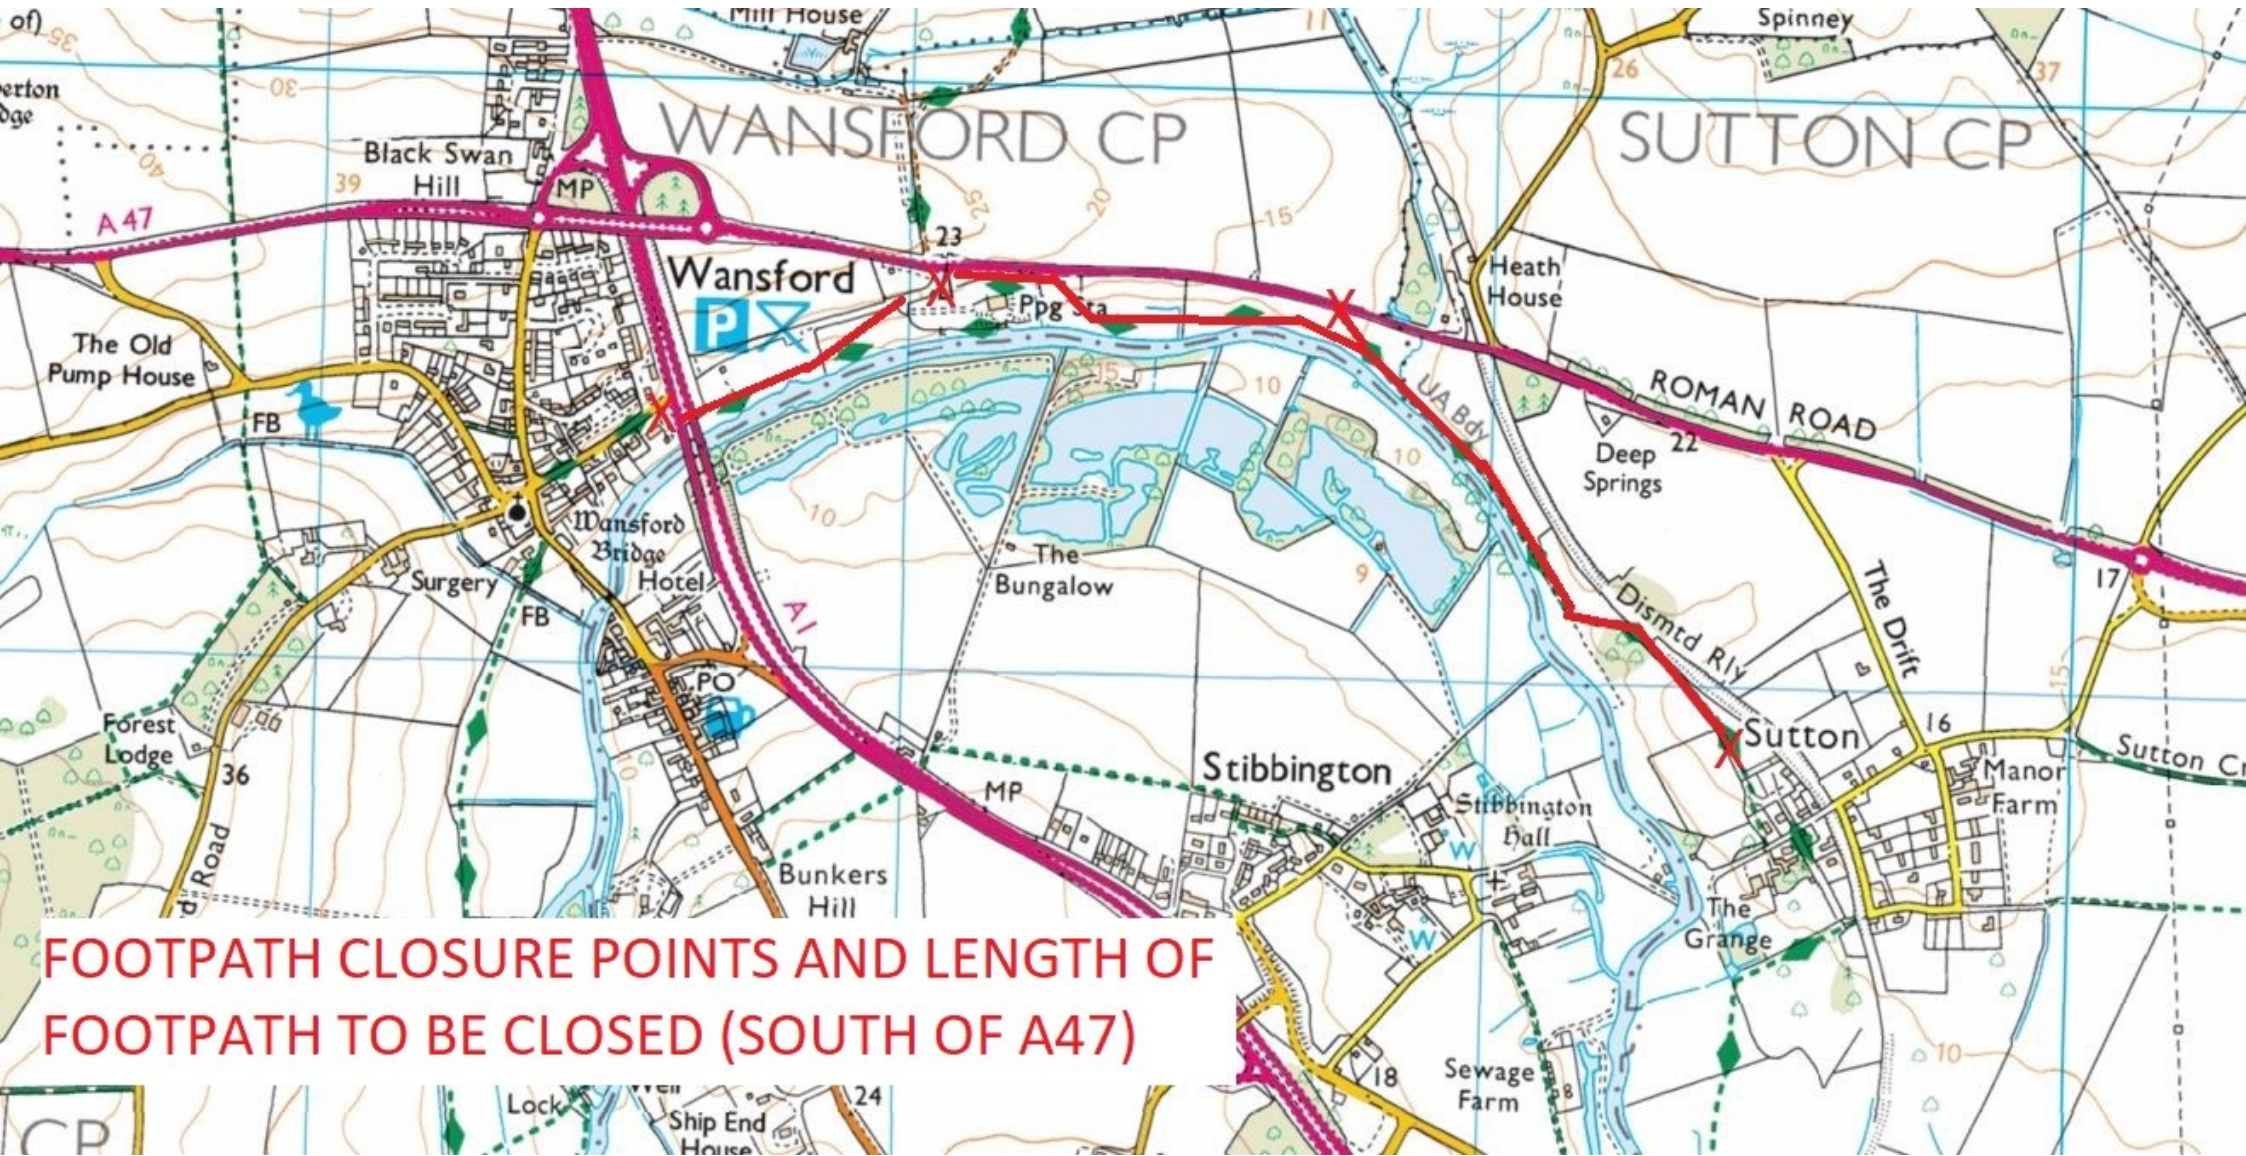

A1 Southbound
Kettering Road Exit Slip
Road to A47 Entry Slip Road

A1 Southbound
Kettering Road Exit Slip Road to Old
Great North Road Exit Slip Road

A47 Westbound
Wansford West Roundabouts to
Wansford East Roundabout
A1 Northbound Entry Slip from A47
A1 Southbound Exit Slip to A47

A47 Eastbound
Wansford East Roundabout to Wansford
West Roundabouts
A1 Northbound Exit Slip to A47
A1 Southbound Entry Slip from A47

A47 Eastbound & Westbound Wansford East
Roundabout to Love's Hill Slip Road
Road Closure and Extended Diversion Route
12/07/2023 Rev A

A47 Eastbound & Westbound
Wansford East Roundabout
to Love's Hill Slip Roads

A47 Eastbound & Westbound
Old Leicester Road to
Wansford West Roundabout

Main Road incorporated into the closure to prevent rat running through Upton Village

ROMAN ROAD

Deep Springs

ROMAN CAMP (site of)

Dismtd Rly

The Ditch

Sutton Crossways (Track)

Sutton

Manor Farm