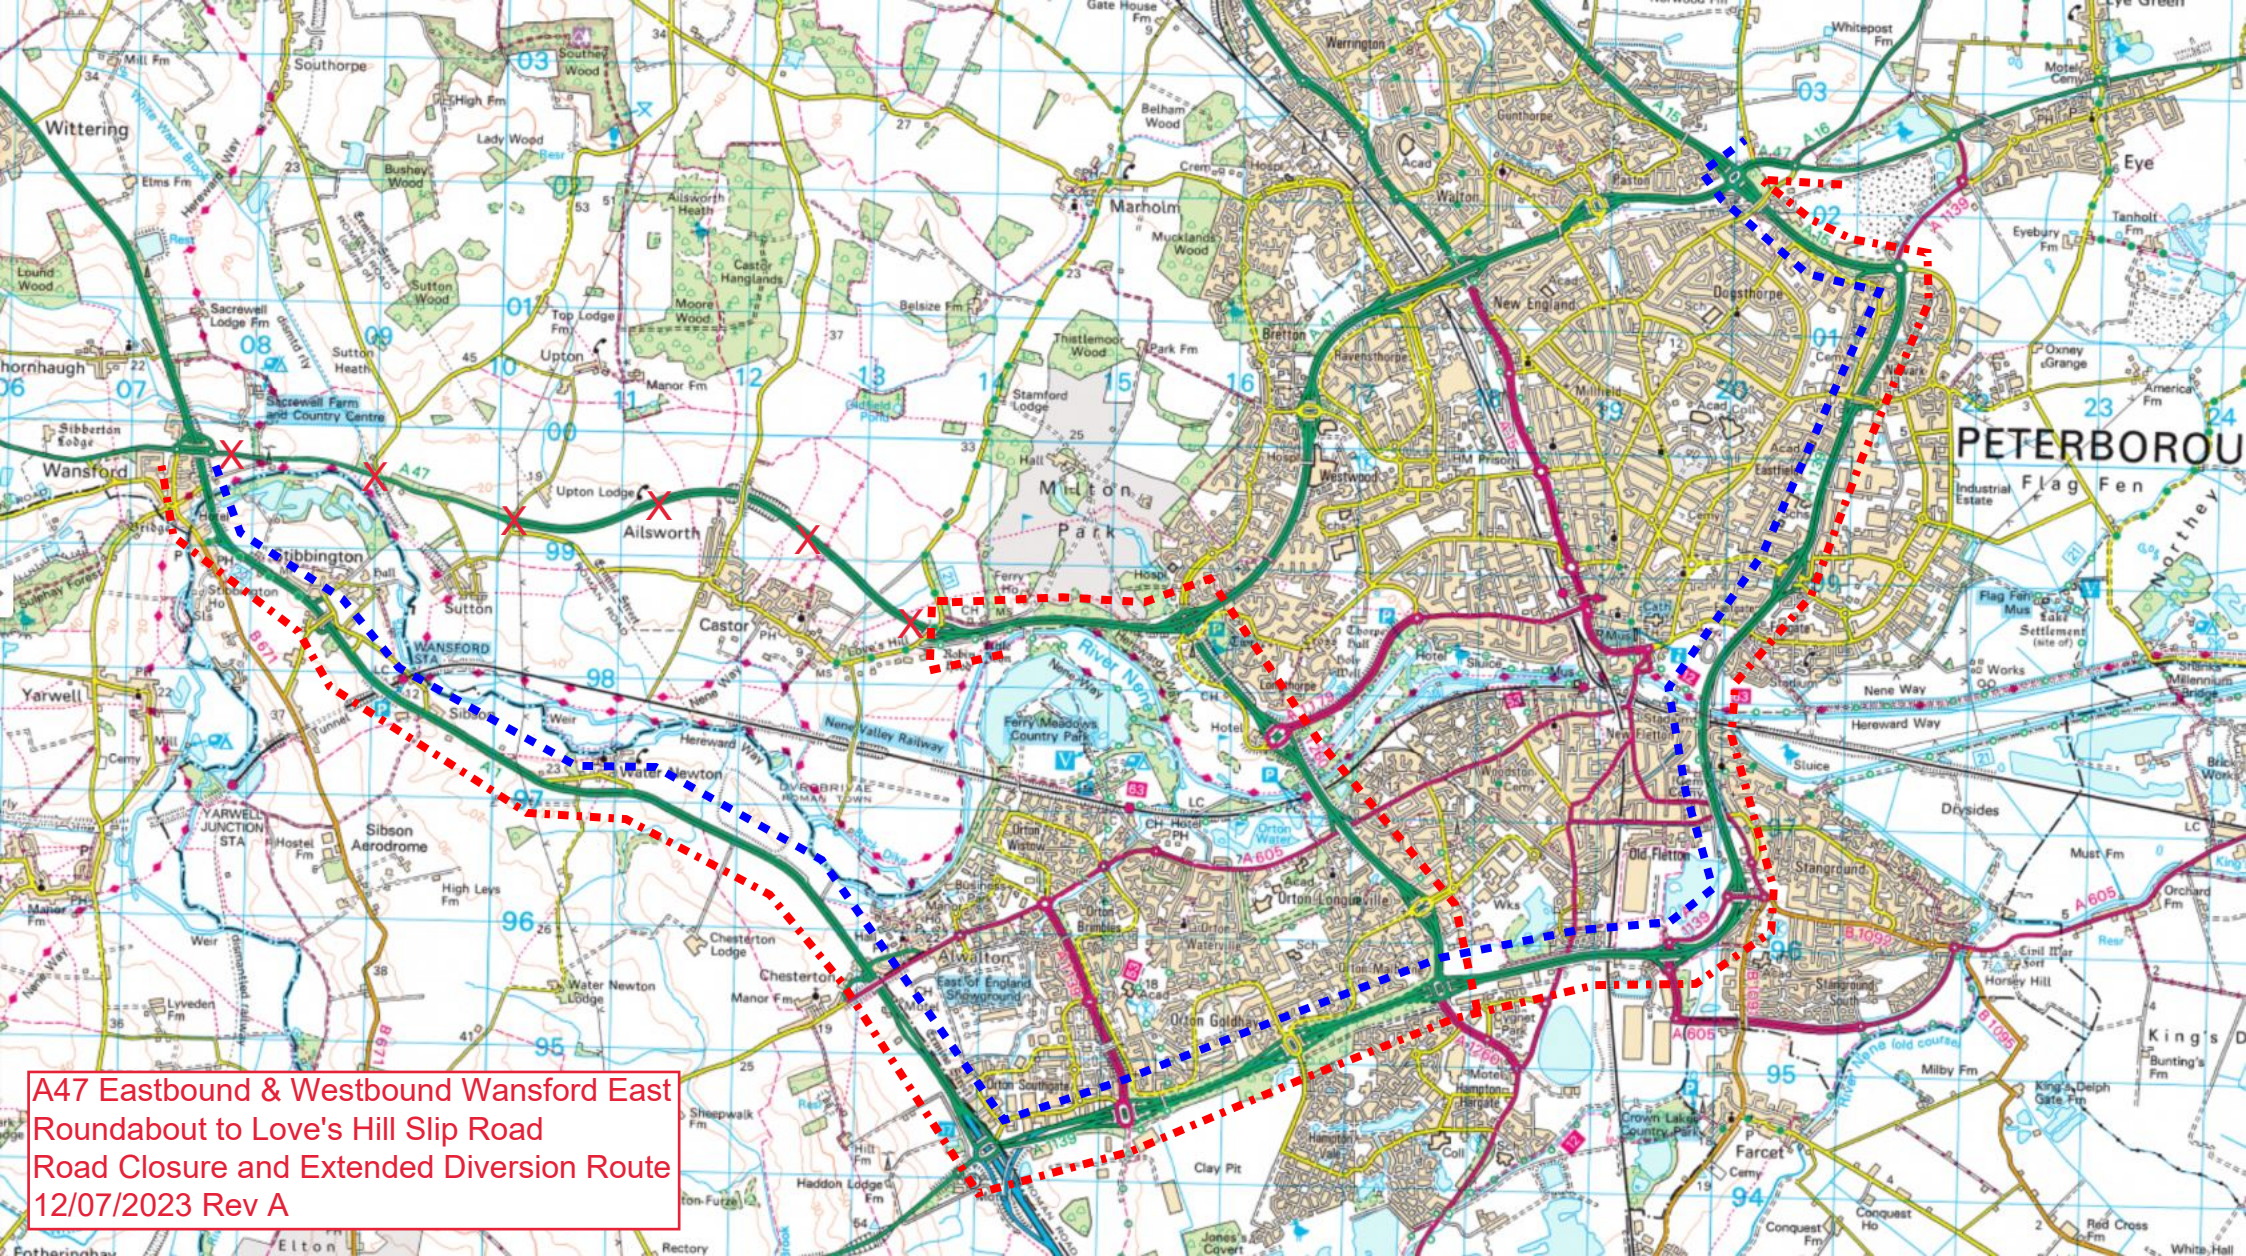

A1 Southbound
Kettering Road Exit Slip
Road to A47 Entry Slip Road

A1 Southbound
Kettering Road Exit Slip Road to Old
Great North Road Exit Slip Road

A47 Westbound
Wansford West Roundabouts to
Wansford East Roundabout
A1 Northbound Entry Slip from A47
A1 Southbound Exit Slip to A47

A47 Eastbound
Wansford East Roundabout to Wansford
West Roundabouts
A1 Northbound Exit Slip to A47
A1 Southbound Entry Slip from A47

A47 Eastbound & Westbound Wansford East
Roundabout to Love's Hill Slip Road
Road Closure and Extended Diversion Route
12/07/2023 Rev A

A47 Eastbound & Westbound
Wansford East Roundabout
to Love's Hill Slip Roads

A47 Eastbound & Westbound
Old Leicester Road to
Wansford West Roundabout

Main Road incorporated into the closure to prevent rat running through Upton Village

ROMAN ROAD

Deep Springs

ROMAN CAMP (site of)

Dismtd Rly

The Ditch

Sutton Crossways (Track)

Sutton

Manor Farm