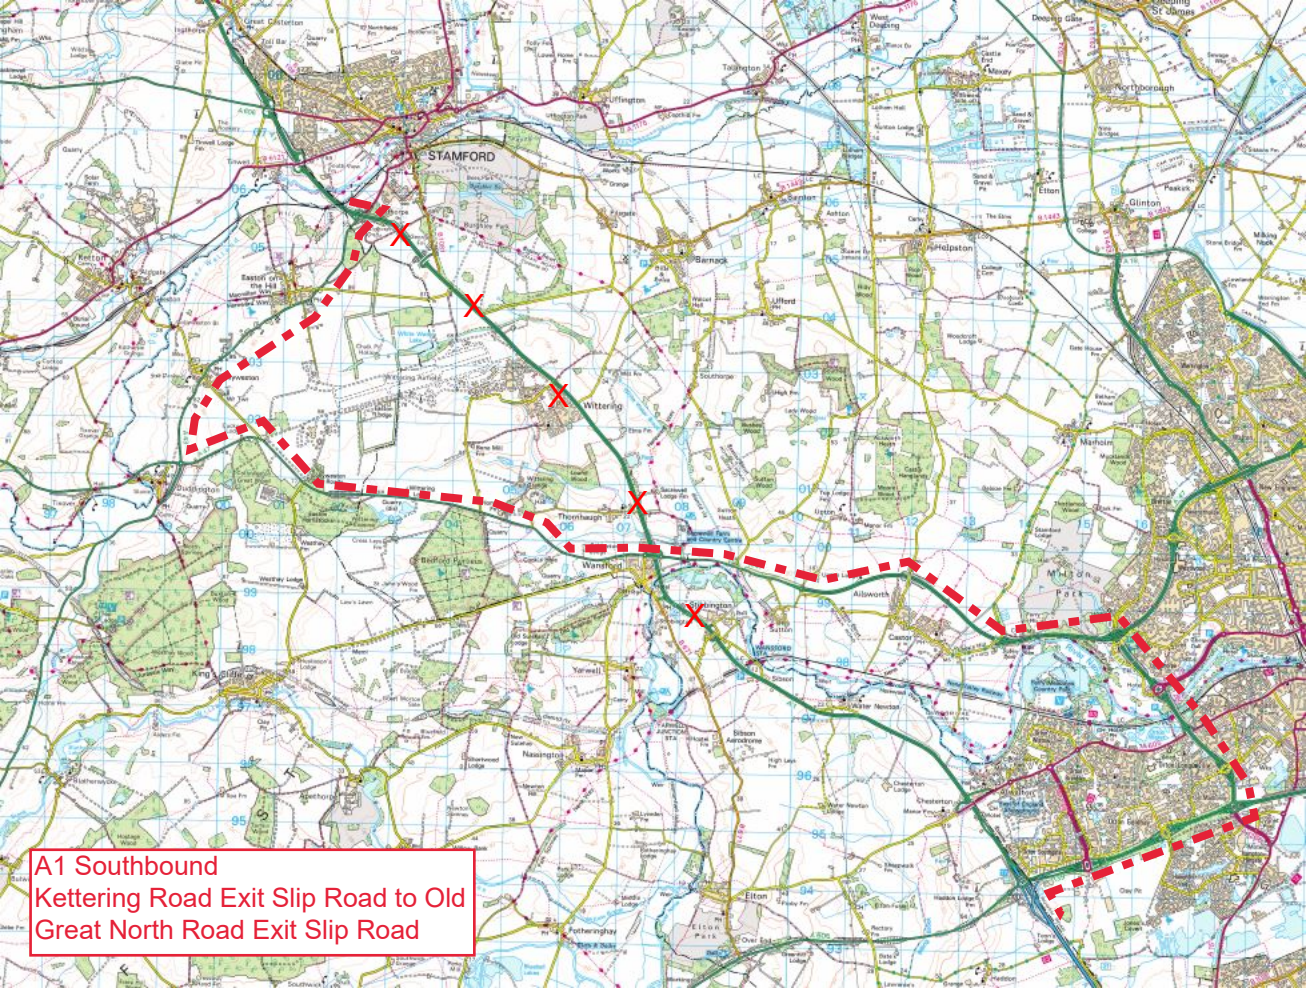

A1 Southbound
Kettering Road Exit Slip
Road to A47 Entry Slip Road

A1 Southbound
Kettering Road Exit Slip Road to Old
Great North Road Exit Slip Road

A47 Westbound
Wansford West Roundabouts to
Wansford East Roundabout
A1 Northbound Entry Slip from A47
A1 Southbound Exit Slip to A47

A47 Eastbound
Wansford East Roundabout to Wansford
West Roundabouts
A1 Northbound Exit Slip to A47
A1 Southbound Entry Slip from A47

A47 Eastbound & Westbound Wansford East
Roundabout to Love's Hill Slip Road
Road Closure and Extended Diversion Route
12/07/2023 Rev A

A47 Eastbound & Westbound
Wansford East Roundabout
to Love's Hill Slip Roads

A47 Eastbound & Westbound
Old Leicester Road to
Wansford West Roundabout

Main Road incorporated into the closure to prevent rat running through Upton Village

ROMAN ROAD

Deep Springs

ROMAN CAMP (site of)

Dismtd Rly

The Ditch

Sutton Crossways (Track)

Sutton

Manor Farm