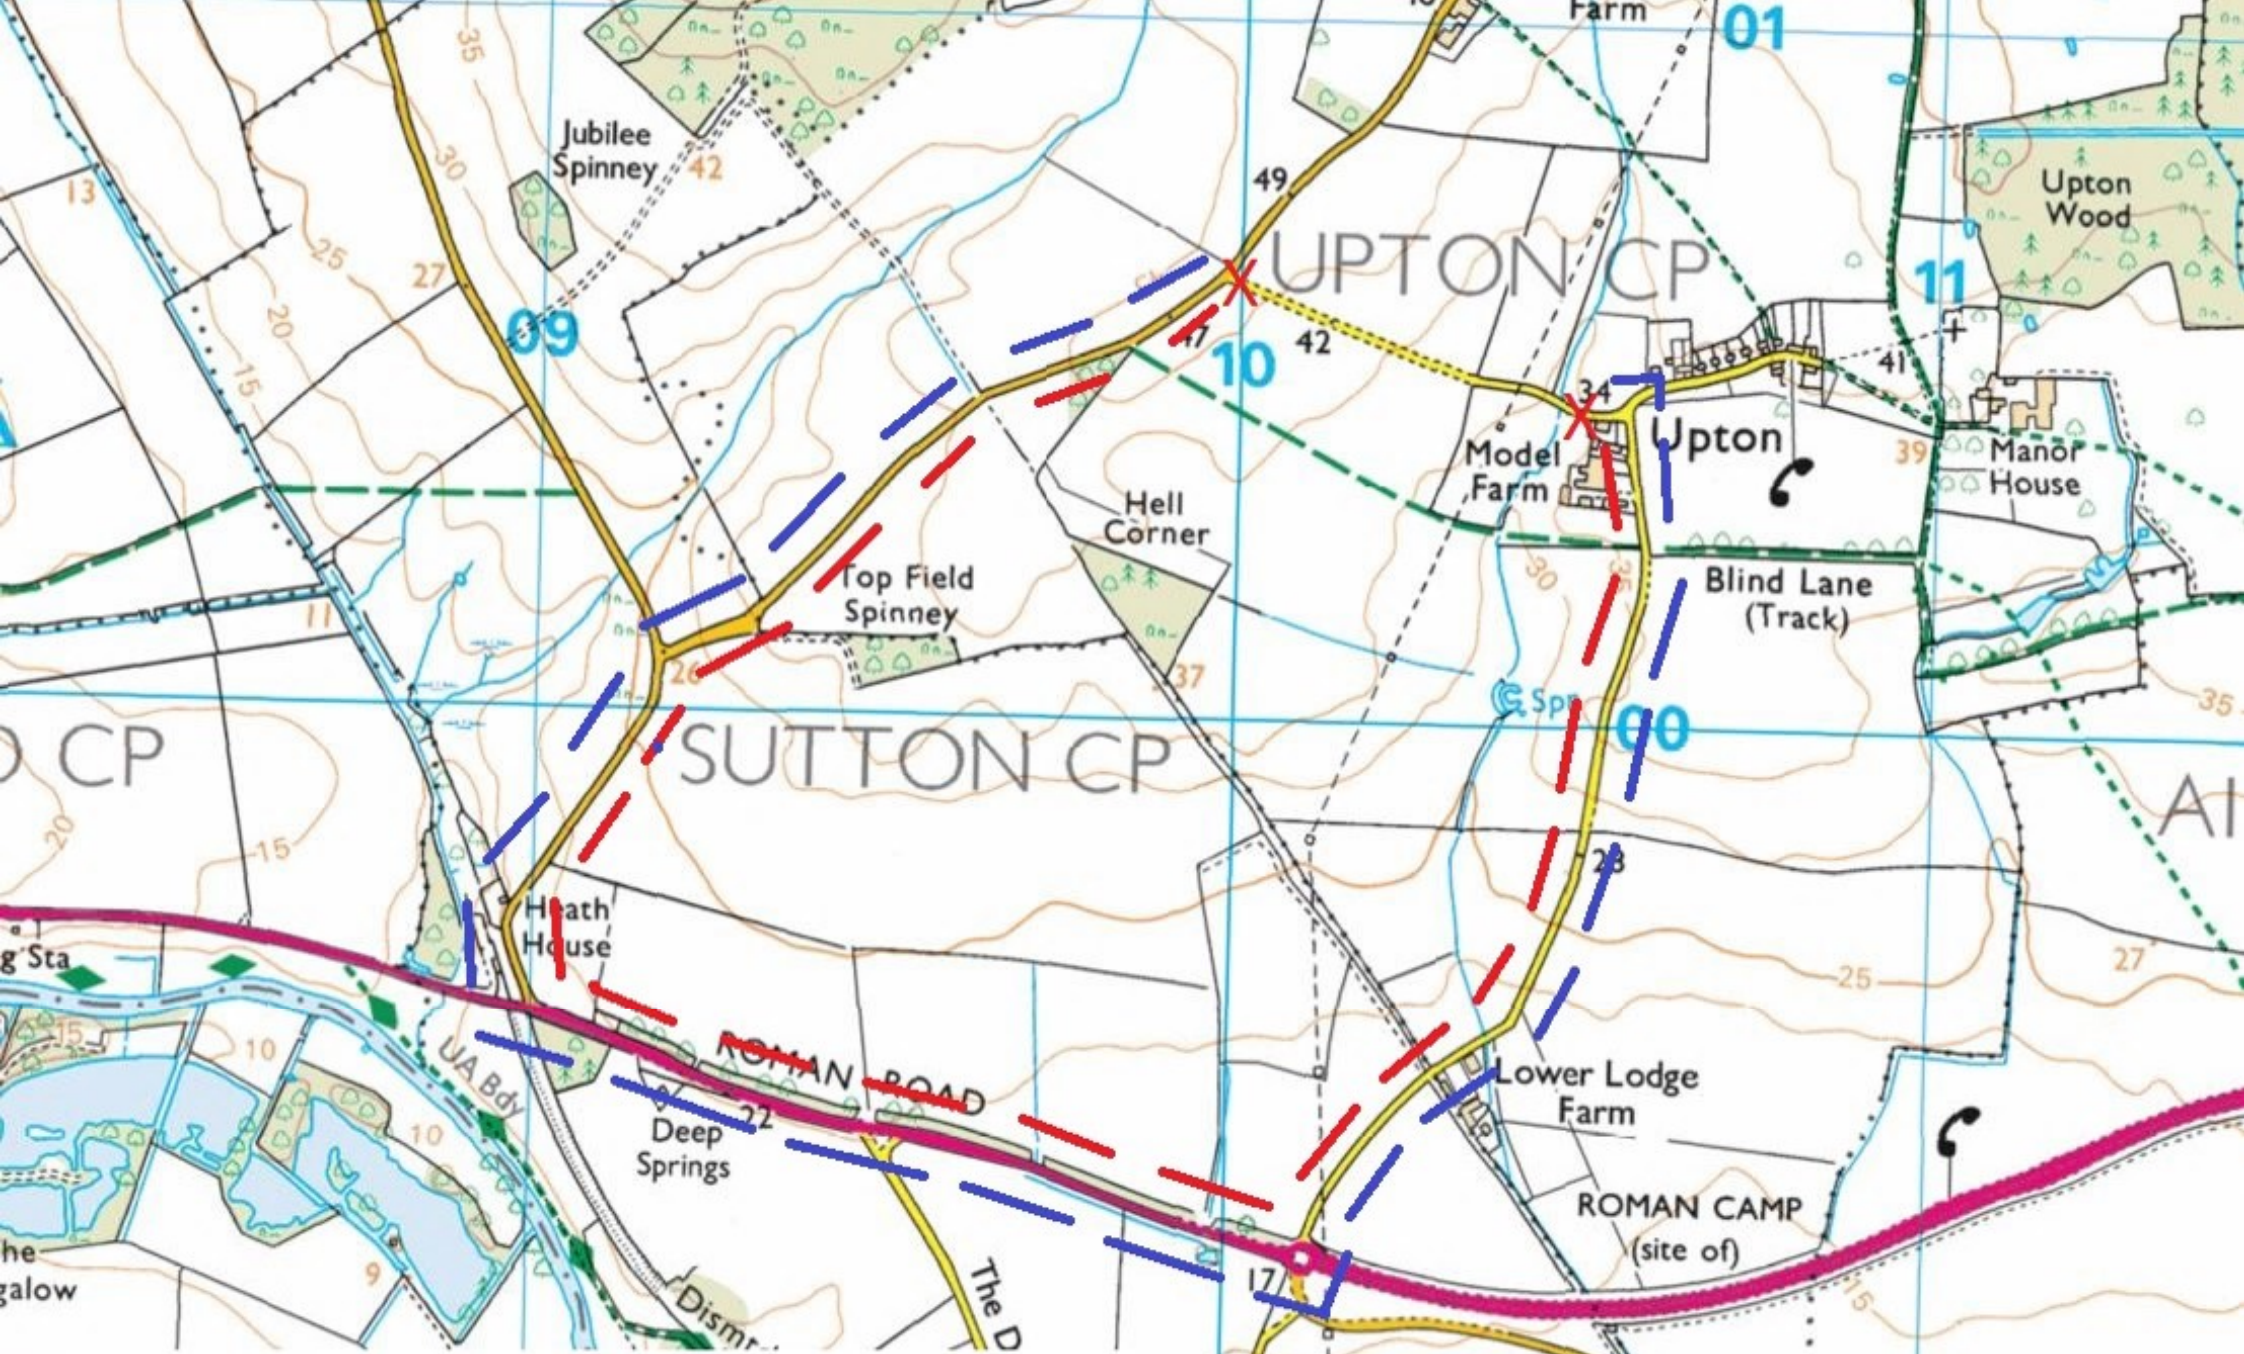

Main Road

Upton Village to Langley Bush Road