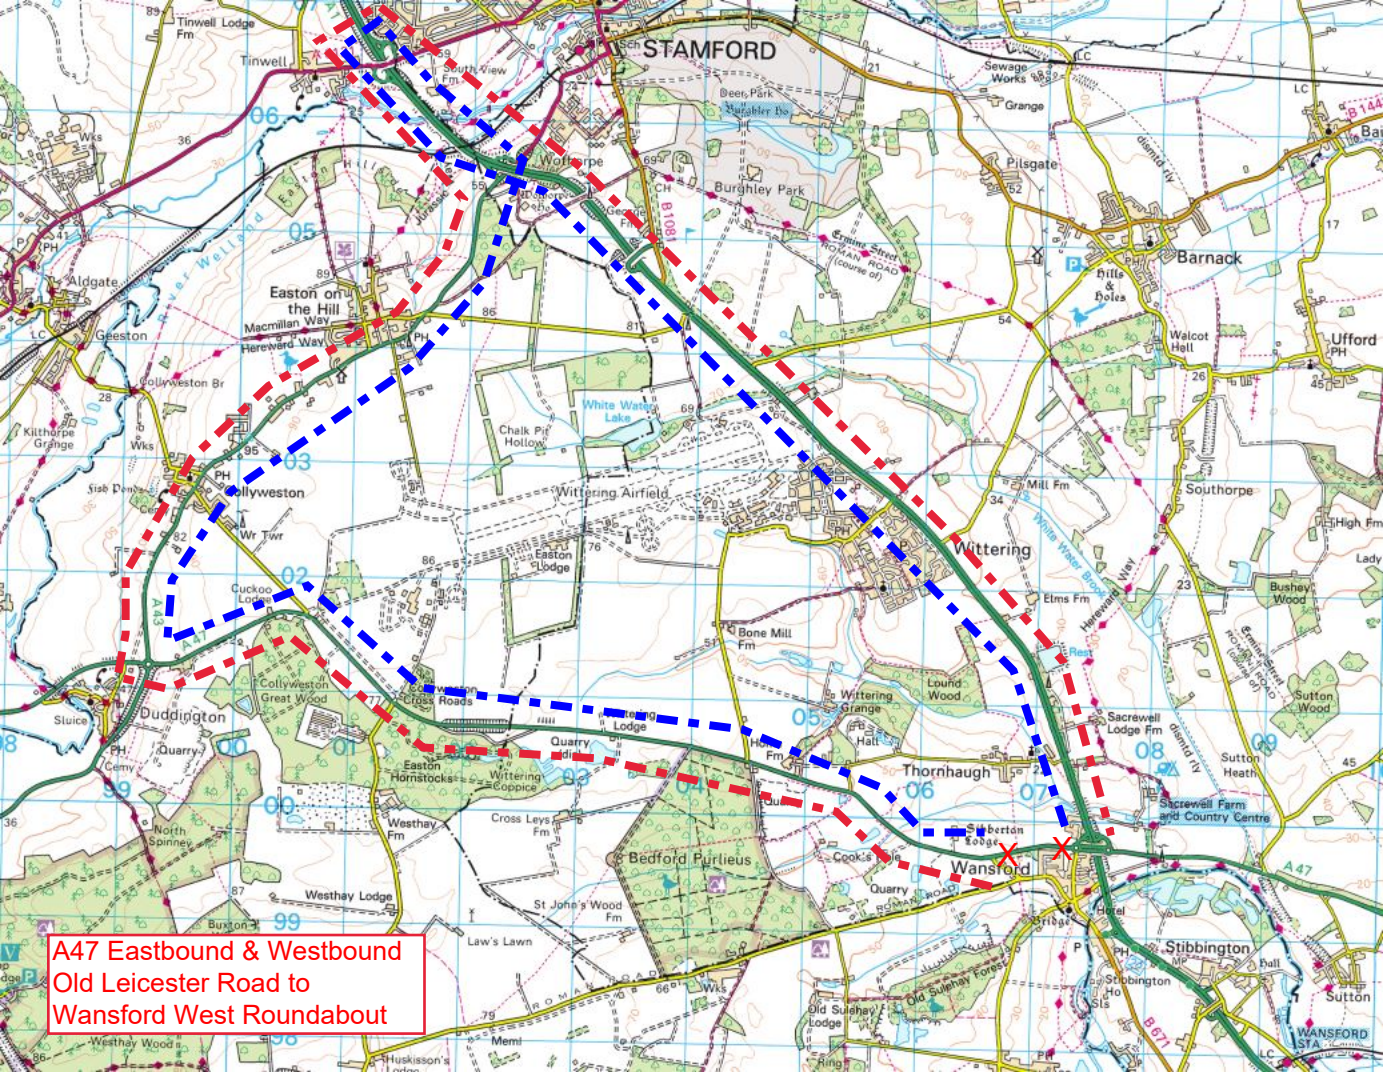

A1 Southbound
Kettering Road Exit Slip
Road to A47 Entry Slip Road

A1 Southbound
Kettering Road Exit Slip Road to Old
Great North Road Exit Slip Road

A47 Westbound
Wansford West Roundabouts to
Wansford East Roundabout
A1 Northbound Entry Slip from A47
A1 Southbound Exit Slip to A47

A47 Eastbound
Wansford East Roundabout to Wansford
West Roundabouts
A1 Northbound Exit Slip to A47
A1 Southbound Entry Slip from A47

A47 Eastbound & Westbound Wansford East
Roundabout to Love's Hill Slip Road
Road Closure and Extended Diversion Route
12/07/2023 Rev A

A47 Eastbound & Westbound
Wansford East Roundabout
to Love's Hill Slip Roads

A47 Eastbound & Westbound
Old Leicester Road to
Wansford West Roundabout

Main Road incorporated into the closure to prevent rat running through Upton Village

ROMAN ROAD

Deep Springs

ROMAN CAMP (site of)

Dismtd Rly

The Ditch

Sutton Crossways (Track)

Sutton

Manor Farm