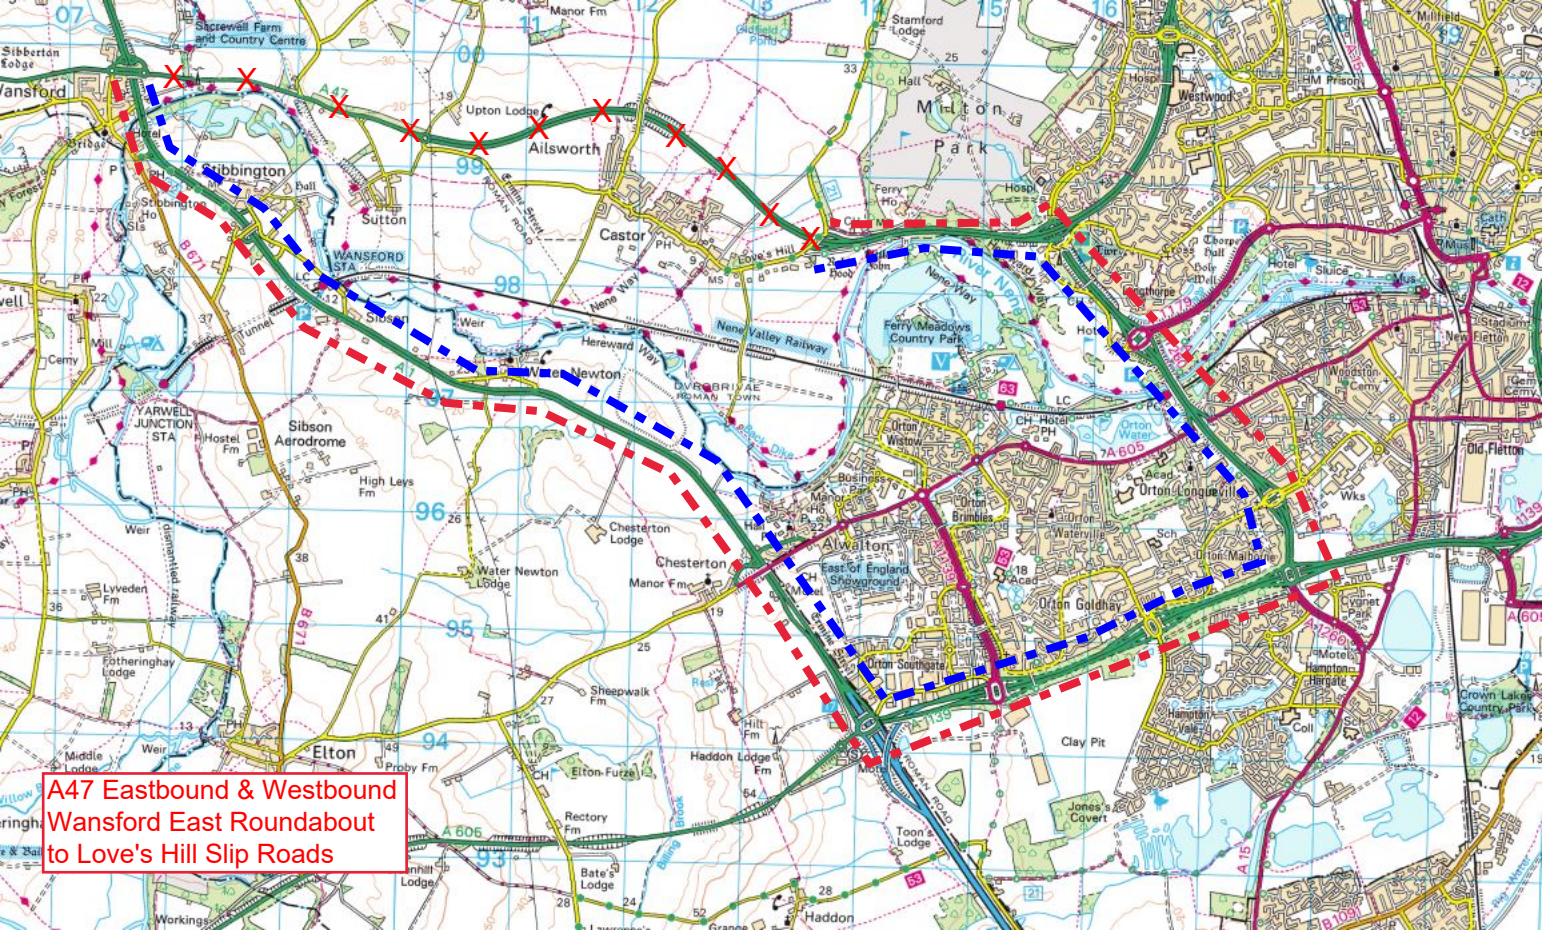

A1 Southbound
Kettering Road Exit Slip
Road to A47 Entry Slip Road

A1 Southbound
Kettering Road Exit Slip Road to Old
Great North Road Exit Slip Road

A47 Westbound
Wansford West Roundabouts to
Wansford East Roundabout
A1 Northbound Entry Slip from A47
A1 Southbound Exit Slip to A47

A47 Eastbound
Wansford East Roundabout to Wansford
West Roundabouts
A1 Northbound Exit Slip to A47
A1 Southbound Entry Slip from A47

A47 Eastbound & Westbound Wansford East
Roundabout to Love's Hill Slip Road
Road Closure and Extended Diversion Route
12/07/2023 Rev A

A47 Eastbound & Westbound
Wansford East Roundabout
to Love's Hill Slip Roads

A47 Eastbound & Westbound
Old Leicester Road to
Wansford West Roundabout

Main Road incorporated into the closure to prevent rat running through Upton Village

ROMAN ROAD

Deep Springs

ROMAN CAMP (site of)

Dismtd Rly

The Ditch

Sutton Crossways (Track)

Sutton

Manor Farm