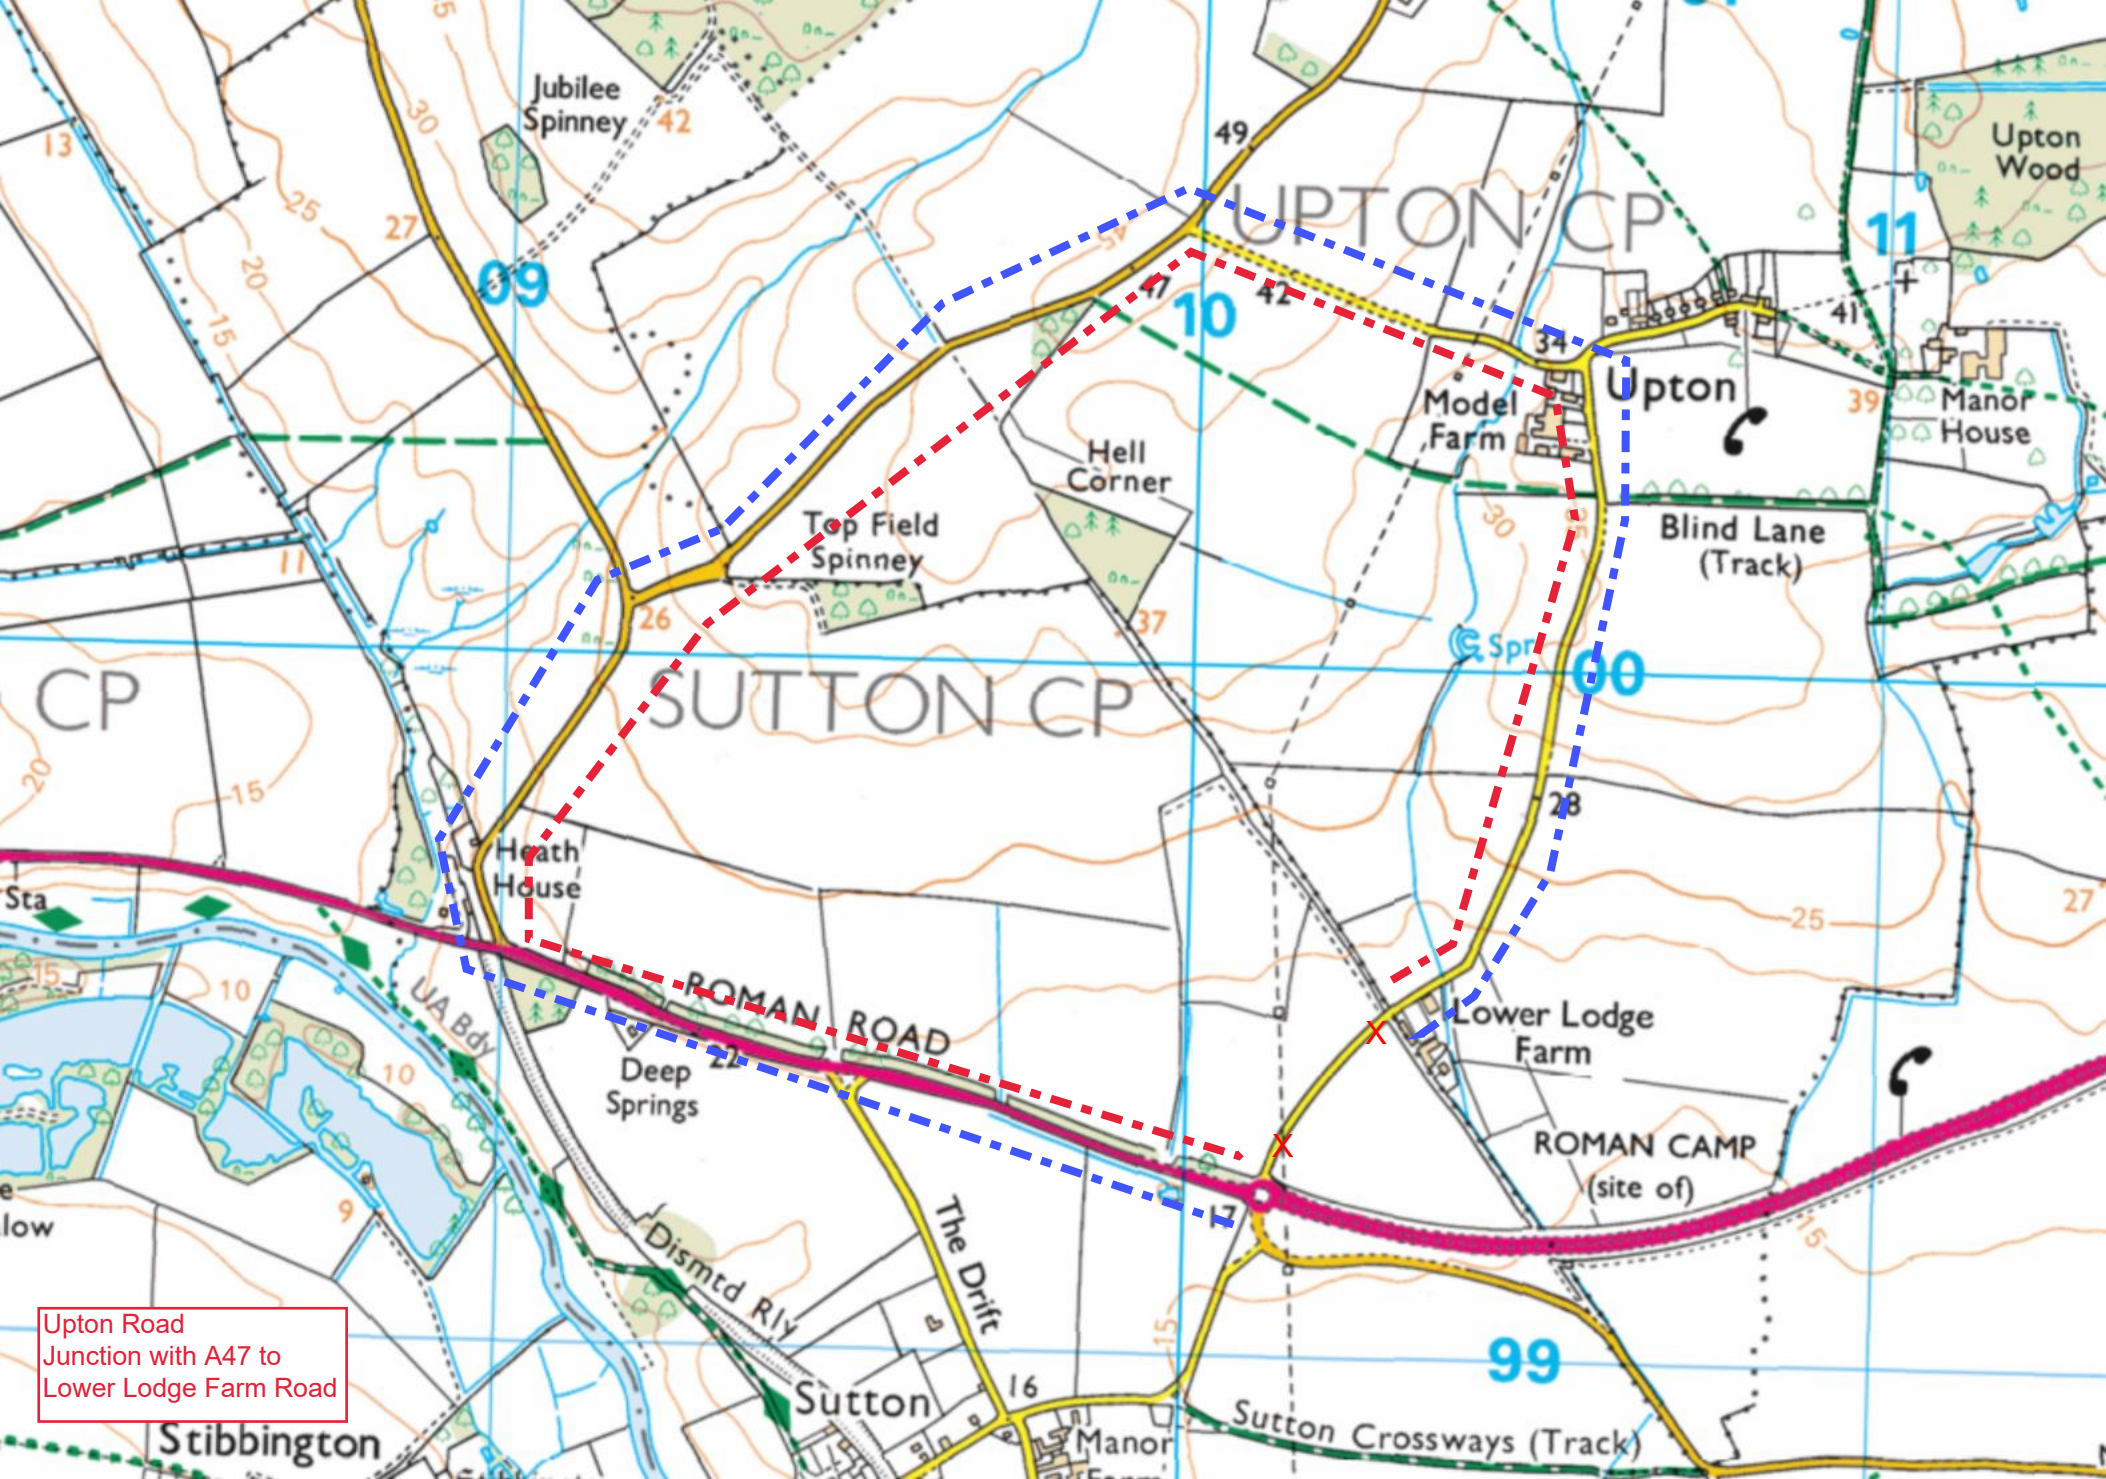

A1 Southbound
Kettering Road Exit Slip
Road to A47 Entry Slip Road

A1 Southbound
Kettering Road Exit Slip Road to Old
Great North Road Exit Slip Road

A47 Westbound
Wansford West Roundabouts to
Wansford East Roundabout
A1 Northbound Entry Slip from A47
A1 Southbound Exit Slip to A47

A47 Eastbound
Wansford East Roundabout to Wansford
West Roundabouts
A1 Northbound Exit Slip to A47
A1 Southbound Entry Slip from A47

A47 Eastbound & Westbound Wansford East
Roundabout to Love's Hill Slip Road
Road Closure and Extended Diversion Route
12/07/2023 Rev A

A47 Eastbound & Westbound
Wansford East Roundabout
to Love's Hill Slip Roads

A47 Eastbound & Westbound
Old Leicester Road to
Wansford West Roundabout

Main Road incorporated into the closure to prevent rat running through Upton Village

Sutton Cross (remains of)

Sewage Farm

Wansford Station

Emine Street
ROMAN ROAD
(course of)

The Drift
Junction with A47
to 400m south

98

Upton Road
Junction with A47 to
Lower Lodge Farm Road