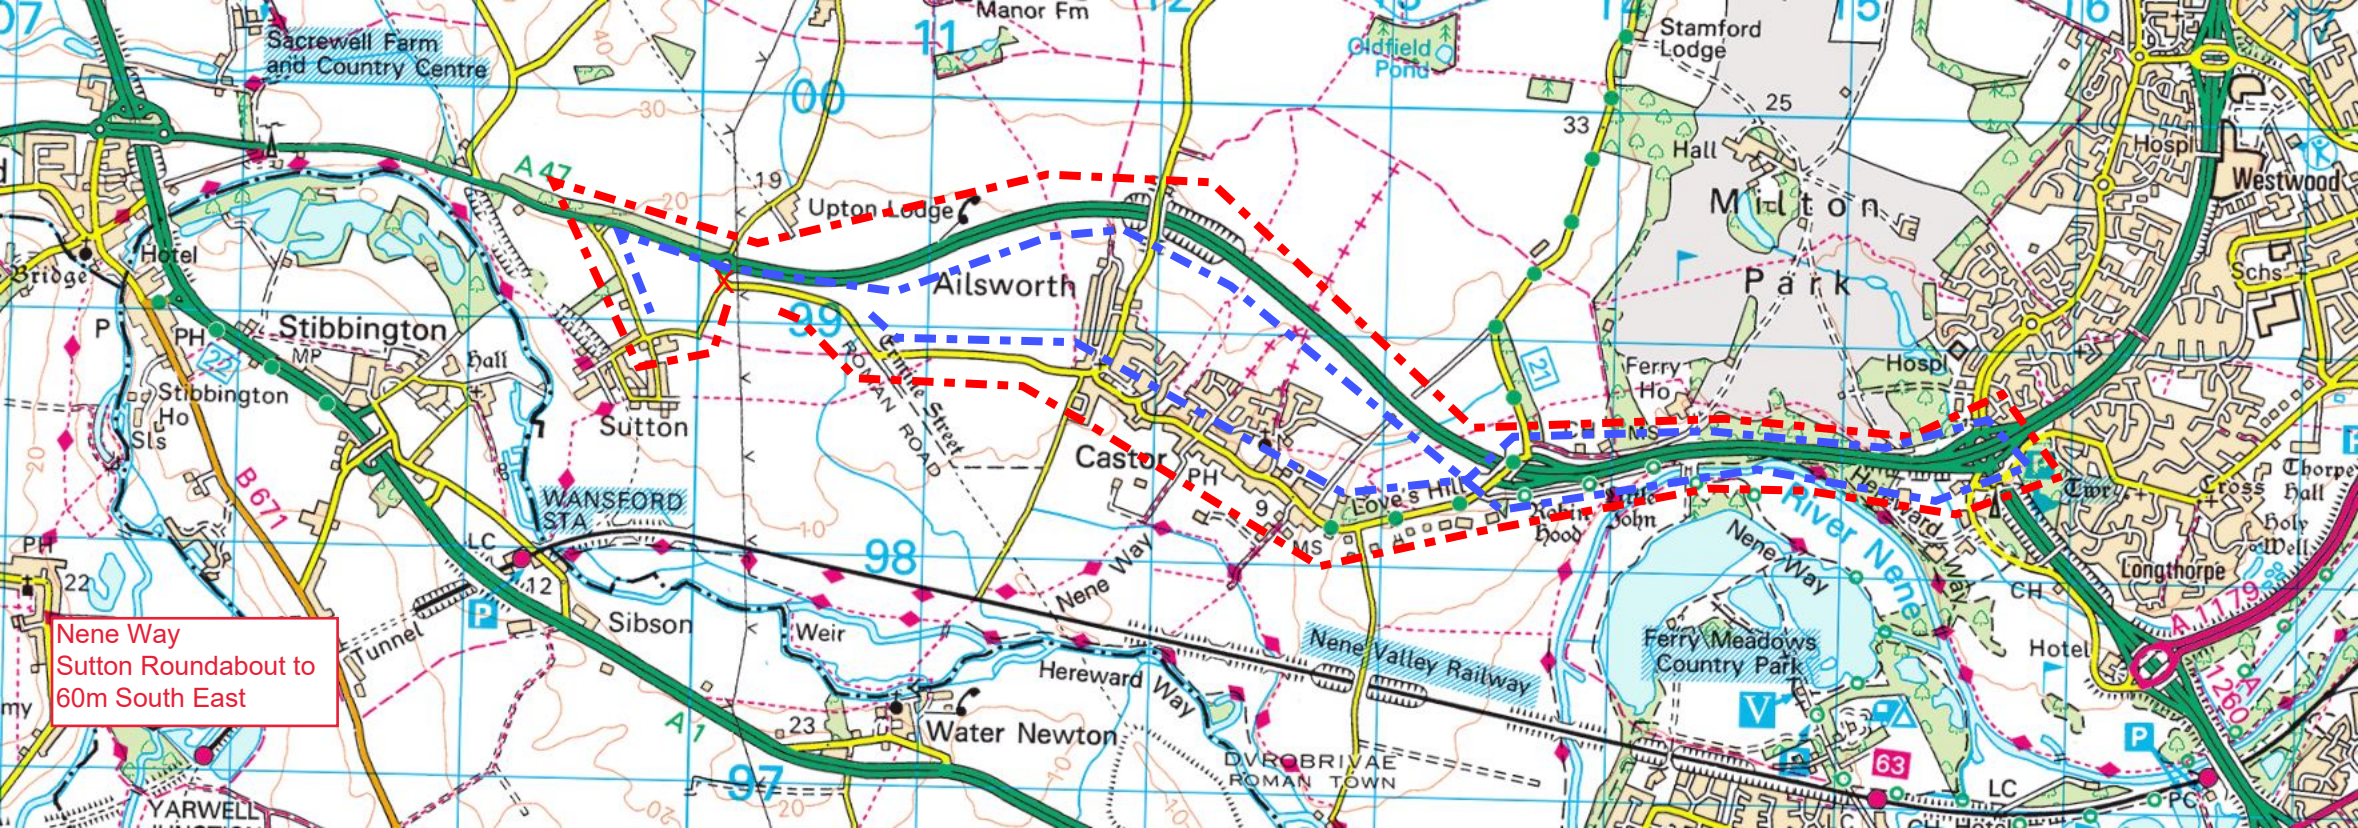

A47 Eastbound & Westbound
Wansford East Roundabout
to Love's Hill Slip Roads

A47 Eastbound & Westbound
Old Leicester Road to
Wansford West Roundabout

Main Road incorporated into the closure to prevent rat running through Upton Village

Stibbington

Stibbington Hall

Sutton Cross (remains of)

The Grange

Sewage Farm

Emfine Street
ROMAN ROAD
(course of)

Nene Way
From Sutton Roundabout
to 40m South

Wansford Station

New Lane

Spr 00

99

98

udies
re

Nene Way
Sutton Roundabout to
60m South East

**Sutton Heath Road
Road Closure and Diversion Route
12/07/2023 Rev C**

Sutton Heath Road
Road Closure and Diversion Route
12/07/2023 Rev C

Sutton Cross (remains of)

Sewage Farm

Wansford Station

Emine Street
ROMAN ROAD
(course of)

The Drift
Junction with A47
to 400m south

98

Upton Road
Junction with A47 to
Lower Lodge Farm Road