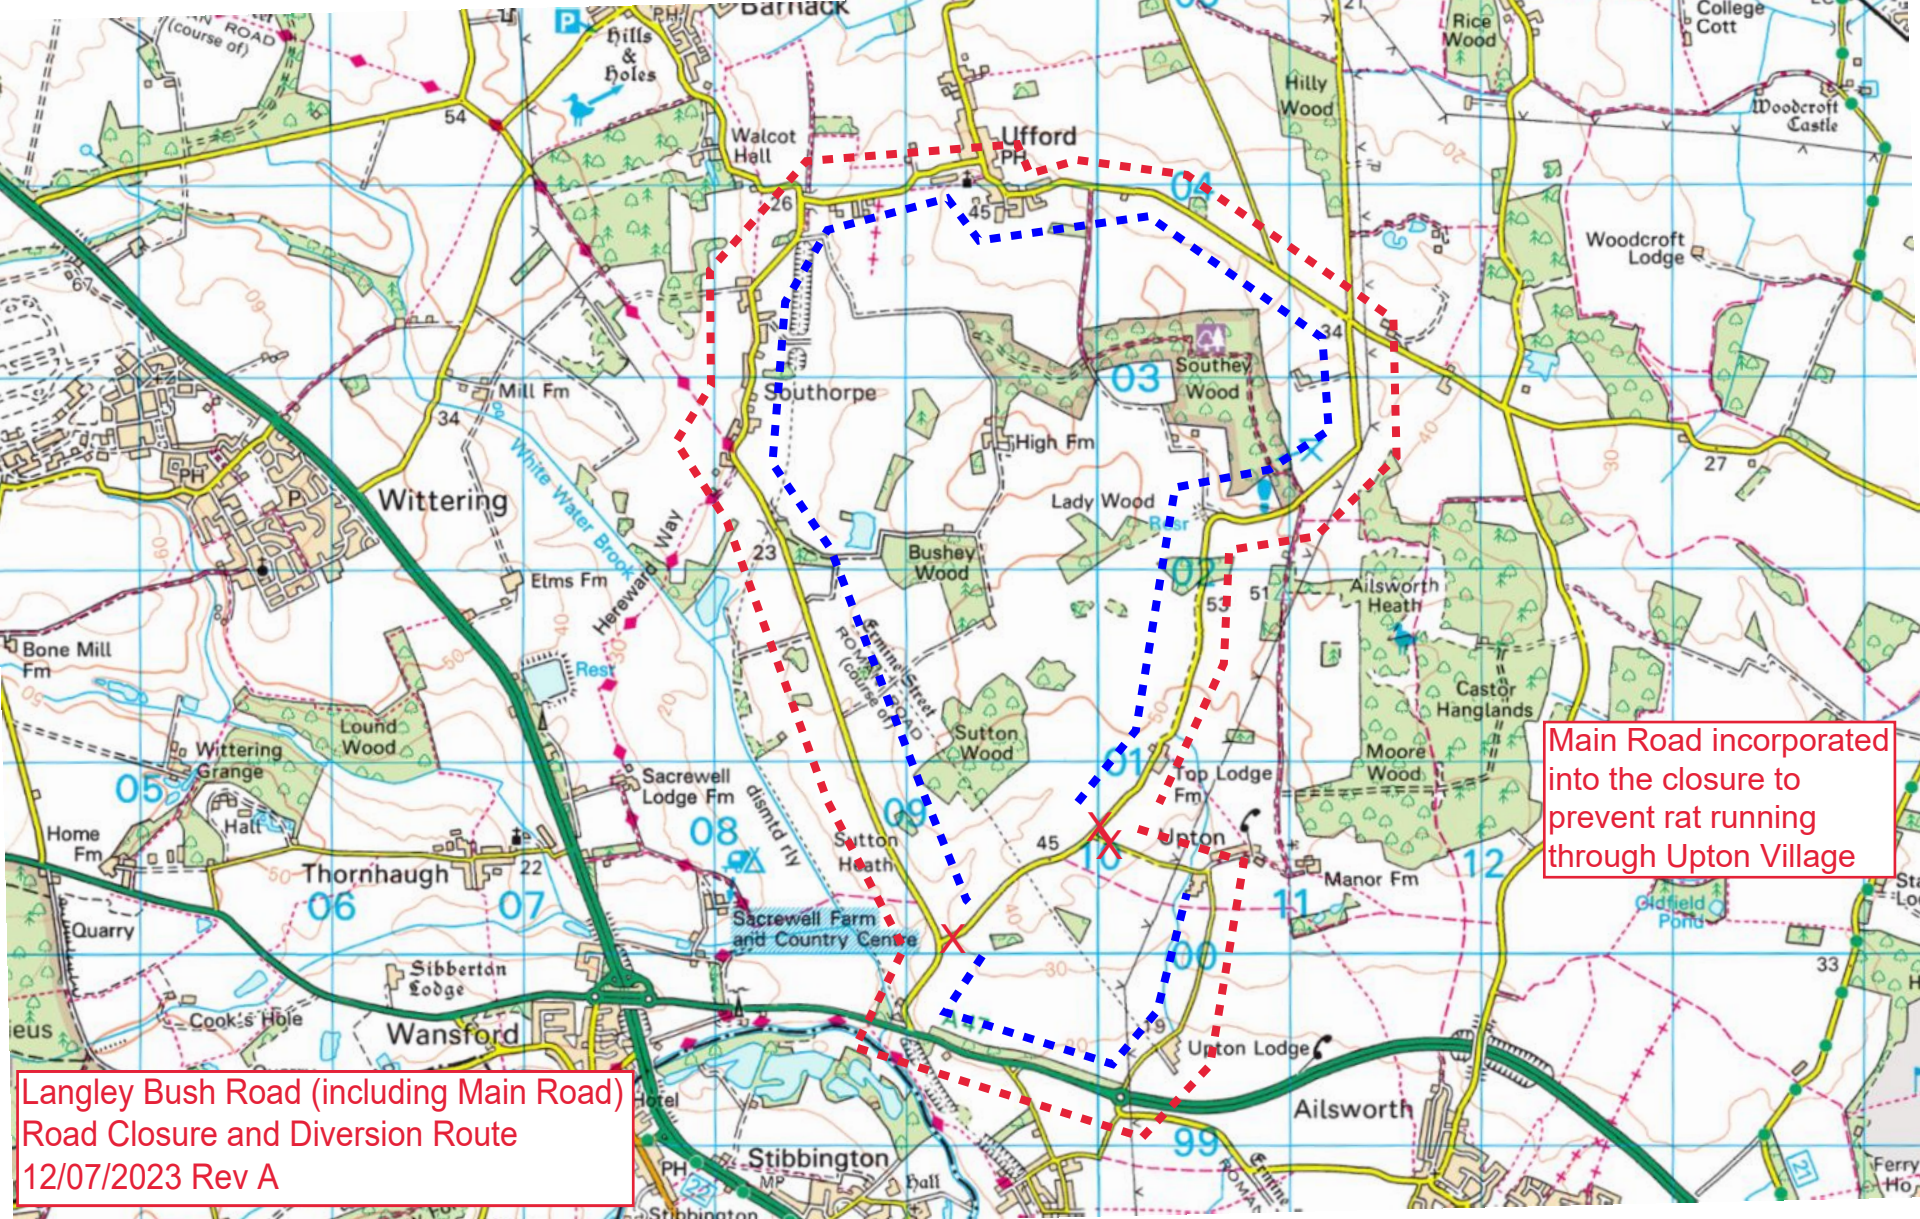

A1 Southbound
Kettering Road Exit Slip
Road to A47 Entry Slip Road

A1 Southbound
Kettering Road Exit Slip Road to Old
Great North Road Exit Slip Road

A47 Westbound
Wansford West Roundabouts to
Wansford East Roundabout
A1 Northbound Entry Slip from A47
A1 Southbound Exit Slip to A47

A47 Eastbound
Wansford East Roundabout to Wansford
West Roundabouts
A1 Northbound Exit Slip to A47
A1 Southbound Entry Slip from A47

A47 Eastbound & Westbound Wansford East
Roundabout to Love's Hill Slip Road
Road Closure and Extended Diversion Route
12/07/2023 Rev A

A47 Eastbound & Westbound
Wansford East Roundabout
to Love's Hill Slip Roads

A47 Eastbound & Westbound
Old Leicester Road to
Wansford West Roundabout

Main Road incorporated into the closure to prevent rat running through Upton Village

ROMAN ROAD

Deep Springs

ROMAN CAMP (site of)

Dismtd Rly

The Ditch

Sutton Crossways (Track)

Sutton

Manor Farm